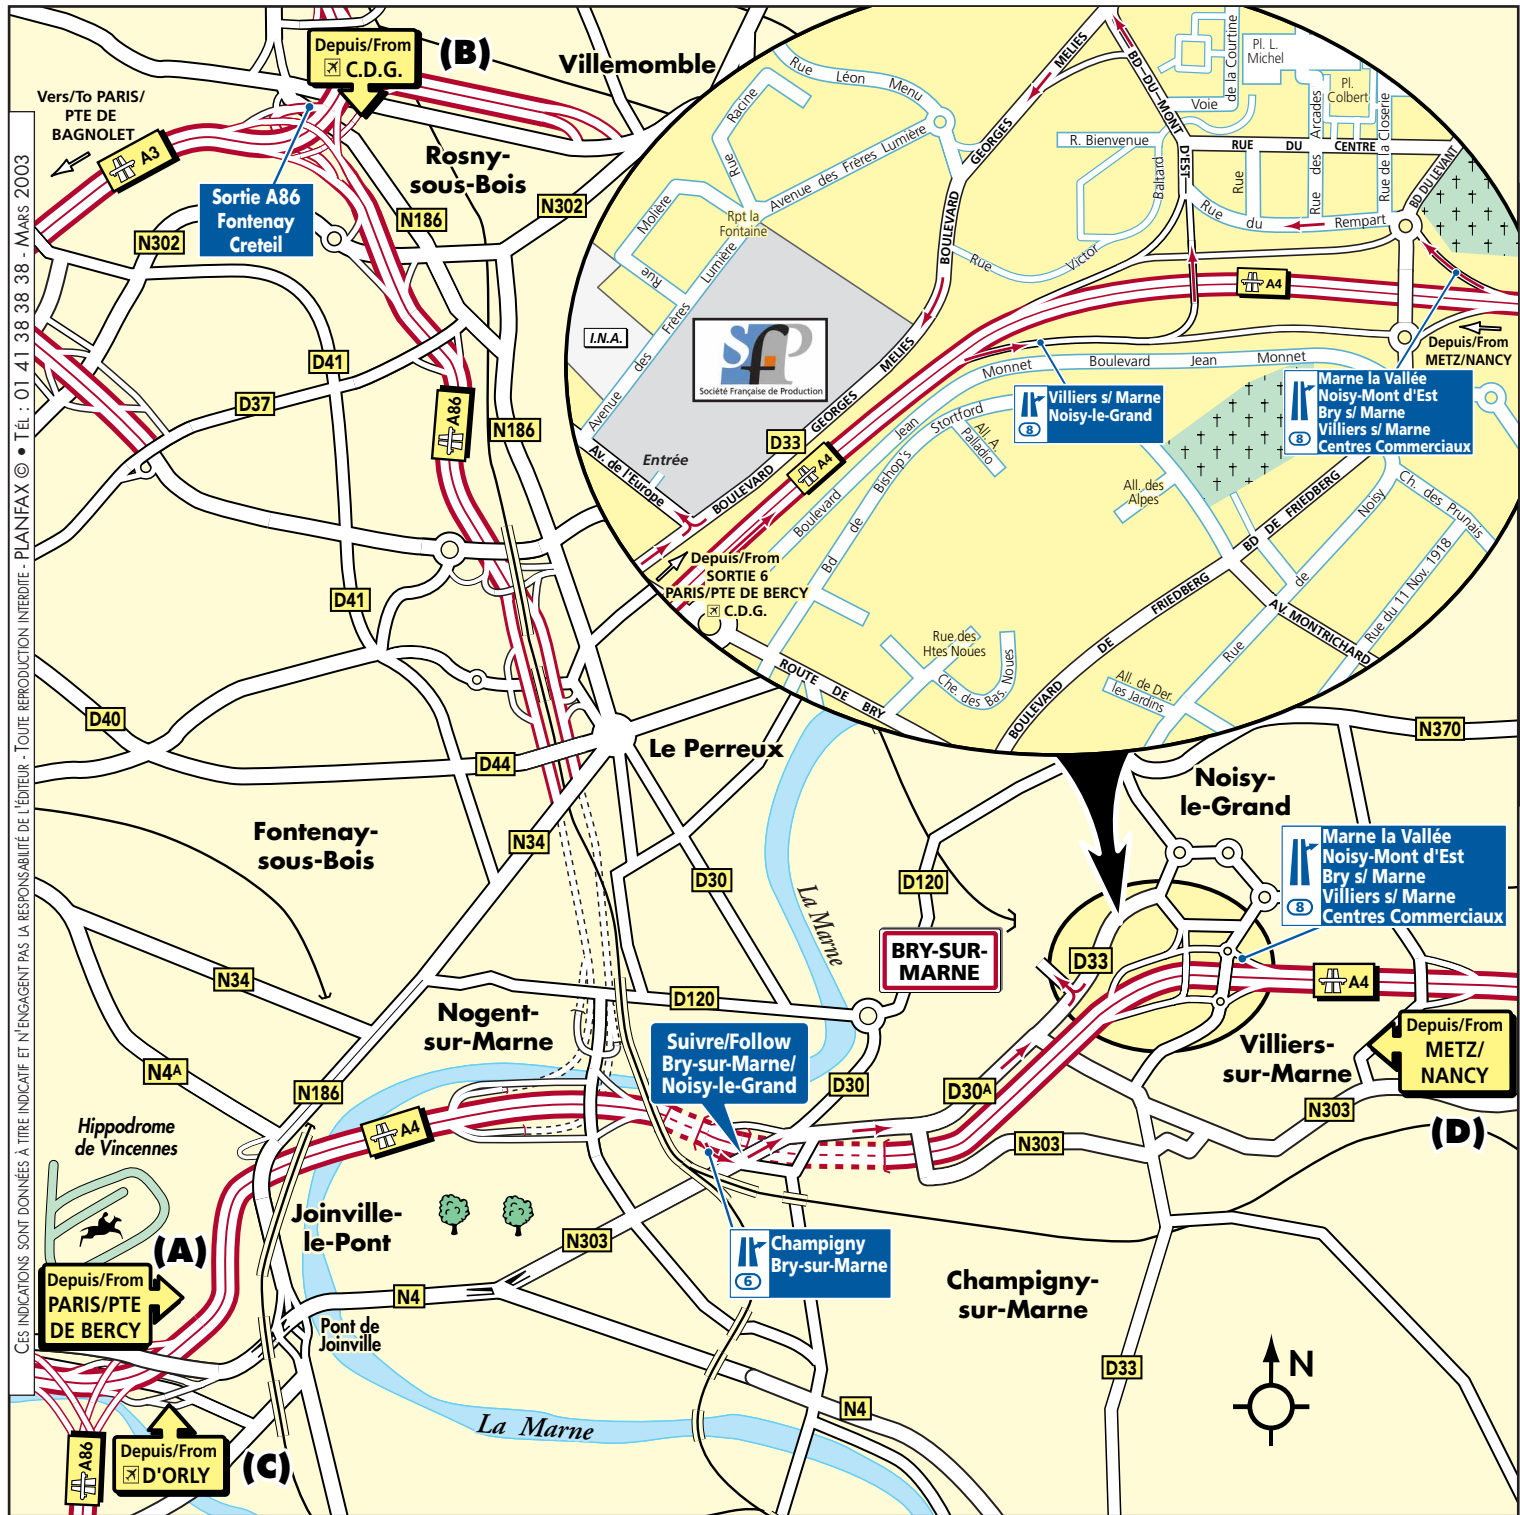

Ces indications sont données à titre indicatif et n'engagent pas la responsabilité de l'éditeur. Toute reproduction interdite. - PLANFAX © Tél. : 01 41 38 38 38 - Mars 2003